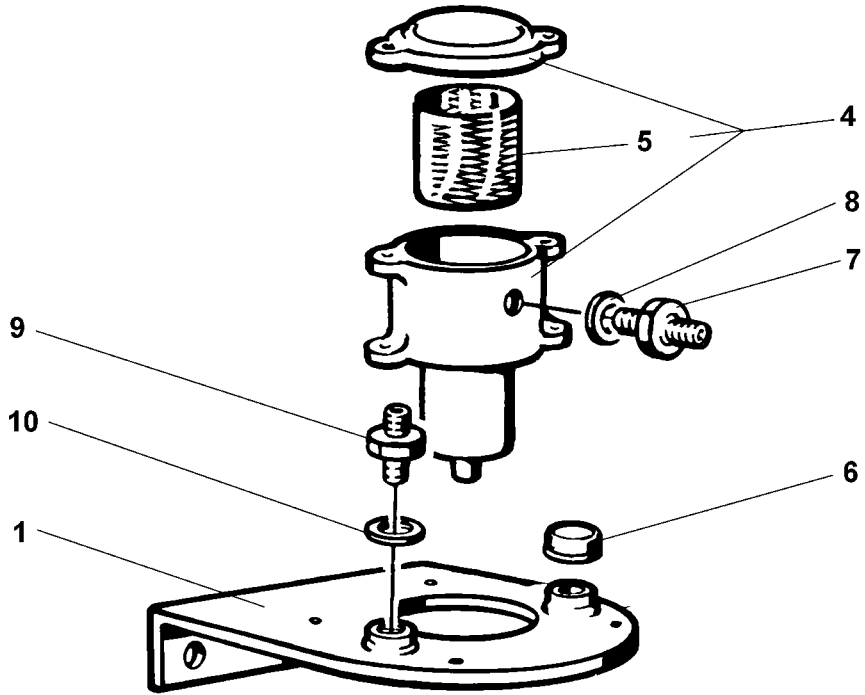

HYDRAULTANK, HYDRAULIC TANK

HYDRAULTANK, HYDRAULIC TANK

Pos	Number	Benämning	Size	Quantity	Description	
1	33393	TANKFÄSTE		1	BRACKET, TANK	
2	02743	TANK-A	2.0 L	1	TANK	
3	02786	FLÄNS TILL TANK		2	FLANGE	
4	02784	RETUROLJEFILTERKPL	TI08B0BHP0	1	OILFILTERCPL	
5	02803	RETUROLJEFILTER	CR40B 25 MY	1	OILFILTER	
6	02785	LOCK	3/8"	1	COVER	
7	02448	ADAPTER RAK	u1/2"-u3/8"	1	ADAPTOR	
8	02456	TREDOTÄTRING	1/2"	1	SEALRING	
9	02447	ADAPTER RAK	u3/8"-u3/8"	1	ADAPTOR	
10	02455	TREDOTÄTRING	3/8"	1	SEALRING	
11	02827	PACKNING PLAN	126/116 T=5	1	SEAL	
12	02047	SYNGLAS	3/8"	1	OIL LEVEL GLASS