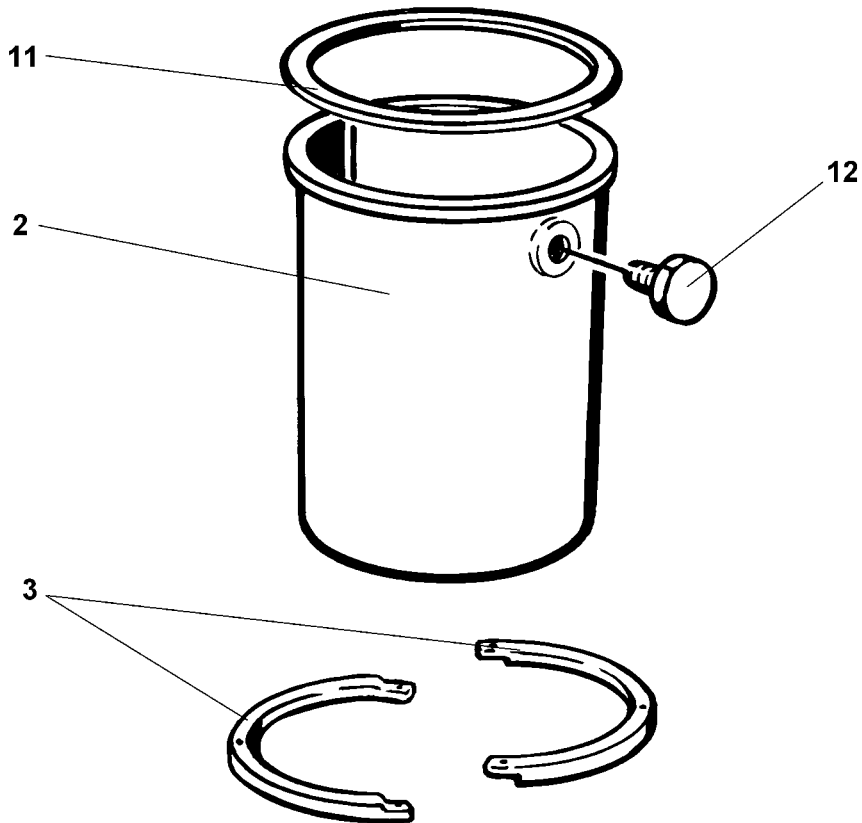

HYDRAULTANK, HYDRAULIC TANK

HYDRAULTANK, HYDRAULIC TANK

Pos	Number	Benämning	Size	Quantity	Description	
1	33393	TANKFÄSTE		1	BRACKET, TANK	
2	02743	TANK-A	2.0 L	1	TANK	
3	02786	FLÄNS TILL TANK		2	FLANGE	
4	02784	RETUROLJEFILTERKPL	TI08B0BHP0	1	OILFILTERCPL	
5	02803	RETUROLJEFILTER	CR40B 25 MY	1	OILFILTER	
6	02785	LOCK	3/8"	1	COVER	
7	02448	ADAPTER RAK	u1/2"-u3/8"	1	ADAPTOR	
8	02456	TREDOTÄTRING	1/2"	1	SEALRING	
9	02447	ADAPTER RAK	u3/8"-u3/8"	1	ADAPTOR	
10	02455	TREDOTÄTRING	3/8"	1	SEALRING	
11	02827	PACKNING PLAN	126/116 T=5	1	SEAL	
12	02047	SYNGLAS	3/8"	1	OIL LEVEL GLASS